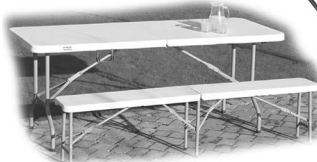

OTHER QUALITY LEISURE & GARDENING PRODUCTS AVAILABLE FROM

Clarke®

LOGBUSTERS
BANQUETING TABLES
POP-UP CANOPIES
INSTANT SHEDS & GARAGES
PORTABLE GENERATORS
GARDEN TROLLEYS
LED HEADLIGHTS / FLASHLIGHTS
HOT & COLD POWER WASHERS
TARPAULINS • INSECT KILLERS
CAR COVERS
INVERTERS
JUMP STARTS
FOOT PUMPS • FANS
LADDERS
AND MUCH MORE!

PARTS & SERVICE: 0208 988 7400

E-mail: Parts@clarkeinternational.com or Service@clarkeinternational.com

SALES: UK 01992 565333 or EXPORT: 00 44 (0)1992 565335

Clarke® INTERNATIONAL Hemnall Street, Epping, Essex CM16 4LG
www.clarkeinternational.com