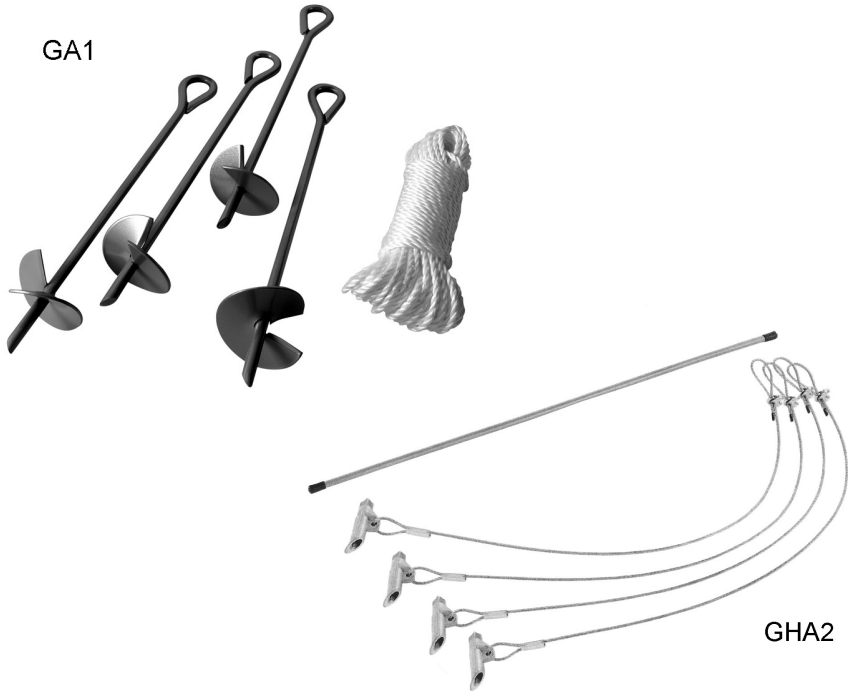

## GARAGE ANCHORING SYSTEMS Models GA1 and GHA2

Please note that when the instant garage or shed is to be sited on soft ground an additional, or alternative method of anchoring may be required.

This can take the form of an additional Auger Securing Set GA1 (already supplied with Clarke instant garages), which can add greater security for exposed, windy locations.

Alternatively the Easy Hook Anchoring System GHA2, can be used to provide greater security on soft ground.

Available from your Clarke dealer.

GC0319